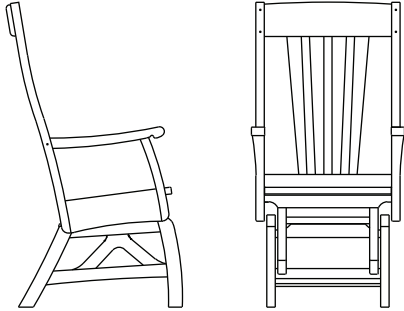

SUNDAY ROCKER

ROC07 Boston Cherry

ROC07 Clear

ROC07 Natural Cherry

ROC07 Dark Mocha

Constructed of solid beech with dowel and pinned mortise and tenon joinery, glued and screwed assembly. Patented sealed ball bearing mechanism produces a true rocking, not gliding, motion. Easy assembly required.

SUNDAY ROCKER

ROC07 Sunday Rocker
24.5"d x 23.5"w x 43.75"h
27" arm ht 17" seat ht

OPTIONS:

- Rocker Seat and/or Back Cushion

Coordinating Room Furniture available

Available in all standard Adden finishes