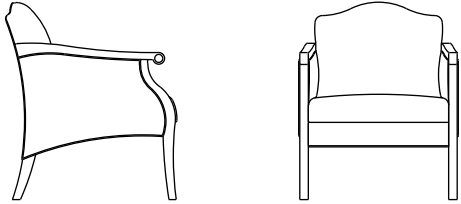

SF501

SF501

SF502

SF503

Solid hardwood and hardwood ply CNC puzzle cut interior frames, all exposed wood is solid beech. Individual seats feature high density foam over arched tempered sinuous springs. Seat cushions are fixed in place with discreet pass-through for easy cleaning. Available with Bio-based foam and Eco-friendly fabrics.

SF501 Renaissance Chair
33"d x 27.5"w x 36"h
25.5" arm ht 18.5" seat ht

OPTIONS:

- Cal 133 compliance
- Moisture Barrier

Coordinating wood and solid surface
tables available

SF502 Renaissance Two-Seat Sofa
33"d x 47.5"w x 36"h

SF503 Renaissance Three Seat Sofa
33"d x 67.5"w x 36"h