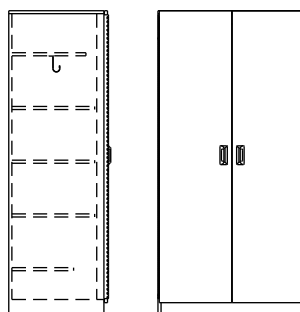

PSA01/3/SD

PSA01S

PSA08

PSA08ND

PSA111

PSA113

PSA114

Constructed of solid Oak with chamfered edges and rounded top edges. Exposed surfaces coated with catalyzed finish, resistant to impact and most chemical solutions. Drawers feature continuous beveled pulls, non-removable drawers and tamper-resistant hardware.

PSA01/3/SD Sliding Door Wardrobe
24"d x 36"w x 59"h

PSA02S/DP Wardrobe, Two-Door w/ Divider Panel
24"d x 36"w x 74"h

PSA02S/DP3 Wardrobe, Two-Door w/ Divider Panel and Three Shelves
24"d x 36"w x 74"h

PSA02S/DP6 Wardrobe, Two-Door w/ Divider Panel and Six Shelves
24"d x 36"w x 74"h

PSA01S Wardrobe, One-Door
24"d x 24"w x 74"h

PSA01S3 Wardrobe, One-Door w/ Three Shelves
24"d x 24"w x 74"h

PSA111 One-Door, One-Drawer Bedside Cabinet
18"d x 18.5"w x 29.5"h

PSA113 Three-Drawer Bedside Cabinet
18"d x 18.5"w x 29.5"h