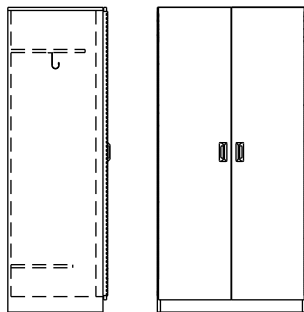

PSA01/3/SD

PSA01S

PSA08

PSA08ND

PSA111

PSA113

PSA114

Constructed of solid Oak with chamfered edges and rounded top edges. Exposed surfaces coated with catalyzed finish, resistant to impact and most chemical solutions. Drawers feature continuous beveled pulls, non-removable drawers and tamper-resistant hardware.

PSA01/3/SD Sliding Door Wardrobe
24"d x 36"w x 59"h

PSA02S/DP Wardrobe, Two-Door w/ Divider Panel
24"d x 36"w x 74"h

PSA02S/DP3 Wardrobe, Two-Door w/ Divider Panel and Three Shelves
24"d x 36"w x 74"h

PSA02S/DP6 Wardrobe, Two-Door w/ Divider Panel and Six Shelves
24"d x 36"w x 74"h

PSA01S Wardrobe, One-Door
24"d x 24"w x 74"h

PSA01S3 Wardrobe, One-Door w/ Three Shelves
24"d x 24"w x 74"h

PSA111 One-Door, One-Drawer Bedside Cabinet
18"d x 18.5"w x 29.5"h

PSA113 Three-Drawer Bedside Cabinet
18"d x 18.5"w x 29.5"h