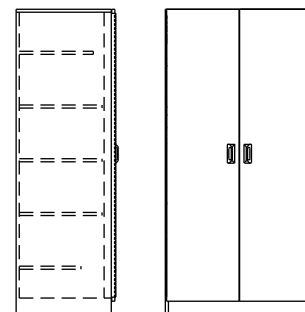

PSA01/3/SD

PSA01S

PSA08

PSA08ND

PSA111

PSA113

PSA114

Constructed of solid Oak with chamfered edges and rounded top edges. Exposed surfaces coated with catalyzed finish, resistant to impact and most chemical solutions. Drawers feature continuous beveled pulls, non-removable drawers and tamper-resistant hardware.

PSA01/3/SD Sliding Door Wardrobe
24"d x 36"w x 59"h

PSA02S/DP Wardrobe, Two-Door w/ Divider Panel
24"d x 36"w x 74"h

PSA02S/DP3 Wardrobe, Two-Door w/ Divider Panel and Three Shelves
24"d x 36"w x 74"h

PSA02S/DP6 Wardrobe, Two-Door w/ Divider Panel and Six Shelves
24"d x 36"w x 74"h

PSA01S Wardrobe, One-Door
24"d x 24"w x 74"h

PSA01S3 Wardrobe, One-Door w/ Three Shelves
24"d x 24"w x 74"h

PSA111 One-Door, One-Drawer Bedside Cabinet
18"d x 18.5"w x 29.5"h

PSA113 Three-Drawer Bedside Cabinet
18"d x 18.5"w x 29.5"h