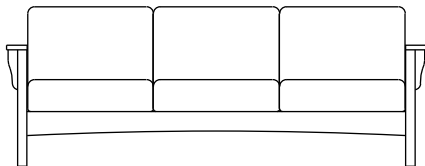

MS101

MS101

MS281

MS281US

MS103

Constructed of solid quarter-sawn oak with doweled and glued joinery, reinforced with metal-to-metal fastening hardware. Arm frames are mortised and tenoned. Cushions are individually upholstered seat/back units, removable for repair or replacement. Available with Bio-based foam and Eco-friendly fabrics.

**MS101** Mission Chair  
 33.5"d x 31.25"w x 29.5"h  
 22.5" arm ht 15.5" seat ht  
 4" arm width

OPTIONS:

- Cal 133 compliance
- Moisture barrier for seat
- Velcro-attached fitted seat covers

Coordinating wood and solid surface tables available

**MS102** Mission Two Seat Sofa  
 33.5"d x 54.75"w x 29.5"h  
 22.5" arm ht 15.5" seat ht  
 4" arm width

**MS103** Mission Three Seat Sofa  
 33.5"d x 78.25"w x 29.5"h  
 22.5" arm ht 15.5" seat ht  
 4" arm width

**MS281US** Mission Chair  
 Upholstered Seat  
 22.25"d x 19"w x 39"h  
 18.5" seat ht

**MS281** Mission Chair  
 22.25"d x 19"w x 39"h  
 17.75" seat ht