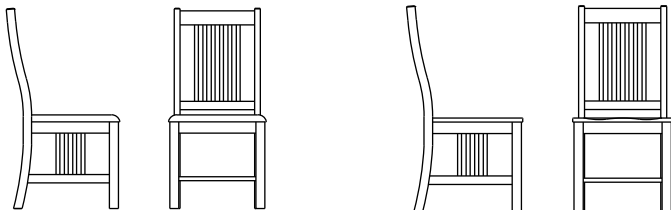

MS101

MS101

MS281

MS281US

MS103

Constructed of solid quarter-sawn oak with doweled and glued joinery, reinforced with metal-to-metal fastening hardware. Arm frames are mortised and tenoned. Cushions are individually upholstered seat/back units, removable for repair or replacement. Available with Bio-based foam and Eco-friendly fabrics.

**MS101** Mission Chair  
 33.5"d x 31.25"w x 29.5"h  
 22.5" arm ht 15.5" seat ht  
 4" arm width

OPTIONS:

- Cal 133 compliance
- Moisture barrier for seat
- Velcro-attached fitted seat covers

Coordinating wood and solid surface tables available

**MS102** Mission Two Seat Sofa  
 33.5"d x 54.75"w x 29.5"h  
 22.5" arm ht 15.5" seat ht  
 4" arm width

**MS103** Mission Three Seat Sofa  
 33.5"d x 78.25"w x 29.5"h  
 22.5" arm ht 15.5" seat ht  
 4" arm width

**MS281US** Mission Chair  
 Upholstered Seat  
 22.25"d x 19"w x 39"h  
 18.5" seat ht

**MS281** Mission Chair  
 22.25"d x 19"w x 39"h  
 17.75" seat ht