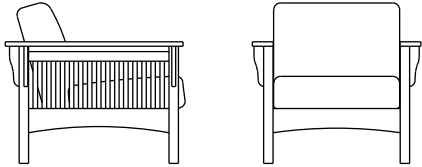

MS101

MS101

MS281

MS281US

MS103

Constructed of solid quarter-sawn oak with doweled and glued joinery, reinforced with metal-to-metal fastening hardware. Arm frames are mortised and tenoned. Cushions are individually upholstered seat/back units, removable for repair or replacement. Available with Bio-based foam and Eco-friendly fabrics.

**MS101** Mission Chair  
 33.5"d x 31.25"w x 29.5"h  
 22.5" arm ht 15.5" seat ht  
 4" arm width

OPTIONS:

- Cal 133 compliance
- Moisture barrier for seat
- Velcro-attached fitted seat covers

Coordinating wood and solid surface tables available

**MS102** Mission Two Seat Sofa  
 33.5"d x 54.75"w x 29.5"h  
 22.5" arm ht 15.5" seat ht  
 4" arm width

**MS103** Mission Three Seat Sofa  
 33.5"d x 78.25"w x 29.5"h  
 22.5" arm ht 15.5" seat ht  
 4" arm width

**MS281US** Mission Chair  
 Upholstered Seat  
 22.25"d x 19"w x 39"h  
 18.5" seat ht

**MS281** Mission Chair  
 22.25"d x 19"w x 39"h  
 17.75" seat ht