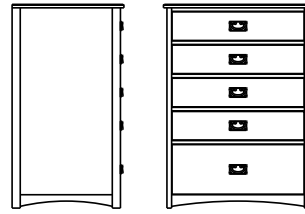

MC09DT36

MS281

MS281US

MS282

Constructed of solid Oak with Oak veneer side panels and full back panel. Beveled top overhangs cabinet at sides and front, base features arched rail with vertical frame posts. Solid Oak drawer fronts with loose bale pulls.

# MISSION CASEGOODS

**MC01S** Wardrobe  
w/2 Doors & Shelf  
24.25"d x 37.75"w x 75"h

**MC03** Chest, 3-Drawer  
24.25"d x 32"w x 29.5"h

**MC04WD** Chest, 5-Drawer  
24.25"d x 32"w x 43.75"h

**MC05** Desk, 3-Drawer  
24.25"d x 44.5"w x 29.5"h

**MC09DT24** Desktop  
Bookcase, 1-Shelf  
10"d x 42"w x 23.75"h

**MC09DT36** Desktop  
Bookcase, 2-Shelf  
10"d x 42"w x 36.25"h

**MC10** Nightstand,  
1-Drawer  
18.25"d x 26"w x 24"h

**MC103** Nightstand,  
3-Drawer  
18.25"d x 26"w x 26"h