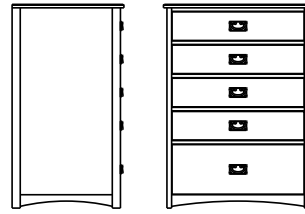

MC09DT36

MS281

MS281US

MS282

Constructed of solid Oak with Oak veneer side panels and full back panel. Beveled top overhangs cabinet at sides and front, base features arched rail with vertical frame posts. Solid Oak drawer fronts with loose bale pulls.

MISSION CASEGOODS

MC01S Wardrobe
w/2 Doors & Shelf
24.25"d x 37.75"w x 75"h

MC03 Chest, 3-Drawer
24.25"d x 32"w x 29.5"h

MC04WD Chest, 5-Drawer
24.25"d x 32"w x 43.75"h

MC05 Desk, 3-Drawer
24.25"d x 44.5"w x 29.5"h

MC09DT24 Desktop
Bookcase, 1-Shelf
10"d x 42"w x 23.75"h

MC09DT36 Desktop
Bookcase, 2-Shelf
10"d x 42"w x 36.25"h

MC10 Nightstand,
1-Drawer
18.25"d x 26"w x 24"h

MC103 Nightstand,
3-Drawer
18.25"d x 26"w x 26"h