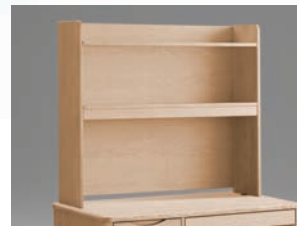

GC01S

GC05

GC09DT36

GC03

GC07TRK

GC10

GC10TV

Constructed of hard maple veneer side panels, matching HPL top with solid hard maple edge and solid maple vertical posts. Radiused edges, carved drawer pulls and flushmount oval door pulls.

GRADUATE CASEGOODS

GC01S Wardrobe
w/2 Doors & Shelf
24.25"d x 37.75"w x 72.25"h

GC04 Chest, 5-Drawer
24.25"d x 26"w x 43.75"h

GC03 Chest, 3-Drawer
24.25"d x 32"w x 29.75"h

GC10 Nightstand,
1-Drawer
18.25"d x 26"w x 24"h

GC05 Desk, 3-Drawer
24.25"d x 44"w x 29.75"h

GC09DT24 Desktop
Bookcase, 1-Shelf
10"d x 42"w x 23.75"h

GC09DT36 Desktop
Bookcase, 2-Shelf
10"d x 42"w x 36.25"h

GC103 Nightstand,
3-Drawer
18.25"d x 26"w x 24"h