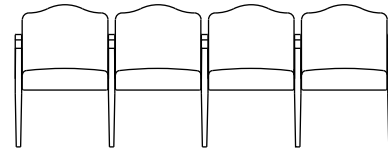

RN101 Renaissance Chair
28"d x 23"w x 33"h

RN102F Renaissance 2-Seat
with Full Intervening Arms
28"d x 44.5"w x 33"h

RN102H Renaissance 2-Seat
with Half Intervening Arms
28"d x 44.5"w x 33"h

RN102N Renaissance 2-Seat
with No Intervening Arms
28"d x 42.75"w x 33"h

RN103F Renaissance, 3-Seat
with Full Intervening Arms
28"d x 66"w x 33"h

RN103H Renaissance, 3-Seat
with Half Intervening Arms
28"d x 66"w x 33"h

RN104F Renaissance, 4-Seat
with Full Intervening Arms
28"d x 87.5"w x 33"h

PAS01 Public Area Seating
Bench
24.5"d x 23"w x 18"h

PAS02 Public Area Seating
2-Seat Bench
24.5"d x 44.5"w x 18"h

PAS03 Public Area Seating
3-Seat Bench
24.5"d x 66"w x 18"h

PASCT Public Area Seating
Corner Table
28.5"d x 28.5"w x 16"h