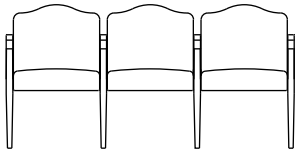

RN101 Renaissance Chair
28"d x 23"w x 33"h

RN102F Renaissance 2-Seat
with Full Intervening Arms
28"d x 44.5"w x 33"h

RN102H Renaissance 2-Seat
with Half Intervening Arms
28"d x 44.5"w x 33"h

RN102N Renaissance 2-Seat
with No Intervening Arms
28"d x 42.75"w x 33"h

RN103F Renaissance, 3-Seat
with Full Intervening Arms
28"d x 66"w x 33"h

RN103H Renaissance, 3-Seat
with Half Intervening Arms
28"d x 66"w x 33"h

RN104F Renaissance, 4-Seat
with Full Intervening Arms
28"d x 87.5"w x 33"h

PAS01 Public Area Seating
Bench
24.5"d x 23"w x 18"h

PAS02 Public Area Seating
2-Seat Bench
24.5"d x 44.5"w x 18"h

PAS03 Public Area Seating
3-Seat Bench
24.5"d x 66"w x 18"h

PASCT Public Area Seating
Corner Table
28.5"d x 28.5"w x 16"h