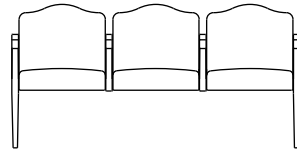

RN101 Renaissance Chair
28"d x 23"w x 33"h

RN102F Renaissance 2-Seat
with Full Intervening Arms
28"d x 44.5"w x 33"h

RN102H Renaissance 2-Seat
with Half Intervening Arms
28"d x 44.5"w x 33"h

RN102N Renaissance 2-Seat
with No Intervening Arms
28"d x 42.75"w x 33"h

RN103F Renaissance, 3-Seat
with Full Intervening Arms
28"d x 66"w x 33"h

RN103H Renaissance, 3-Seat
with Half Intervening Arms
28"d x 66"w x 33"h

RN104F Renaissance, 4-Seat
with Full Intervening Arms
28"d x 87.5"w x 33"h

PAS01 Public Area Seating
Bench
24.5"d x 23"w x 18"h

PAS02 Public Area Seating
2-Seat Bench
24.5"d x 44.5"w x 18"h

PAS03 Public Area Seating
3-Seat Bench
24.5"d x 66"w x 18"h

PASCT Public Area Seating
Corner Table
28.5"d x 28.5"w x 16"h