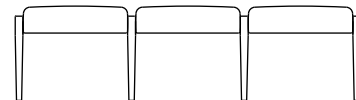

RN103F Renaissance, 3-Seat
with Full Intervening Arms
28"d x 66"w x 33"h

RN103H Renaissance, 3-Seat
with Half Intervening Arms
28"d x 66"w x 33"h

RN104F Renaissance, 4-Seat
with Full Intervening Arms
28"d x 87.5"w x 33"h

PAS01 Public Area Seating
Bench
24.5"d x 23"w x 18"h

PAS02 Public Area Seating
2-Seat Bench
24.5"d x 44.5"w x 18"h

PAS03 Public Area Seating
3-Seat Bench
24.5"d x 66"w x 18"h

PASCT Public Area Seating
Corner Table
28.5"d x 28.5"w x 16"h