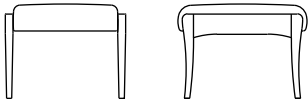

RN101 Renaissance Chair
28"d x 23"w x 33"h

RN102F Renaissance 2-Seat
with Full Intervening Arms
28"d x 44.5"w x 33"h

RN102H Renaissance 2-Seat
with Half Intervening Arms
28"d x 44.5"w x 33"h

RN102N Renaissance 2-Seat
with No Intervening Arms
28"d x 42.75"w x 33"h

RN103F Renaissance, 3-Seat
with Full Intervening Arms
28"d x 66"w x 33"h

RN103H Renaissance, 3-Seat
with Half Intervening Arms
28"d x 66"w x 33"h

RN104F Renaissance, 4-Seat
with Full Intervening Arms
28"d x 87.5"w x 33"h

PAS01 Public Area Seating
Bench
24.5"d x 23"w x 18"h

PAS02 Public Area Seating
2-Seat Bench
24.5"d x 44.5"w x 18"h

PAS03 Public Area Seating
3-Seat Bench
24.5"d x 66"w x 18"h

PASCT Public Area Seating
Corner Table
28.5"d x 28.5"w x 16"h