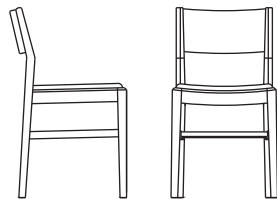

MS281

MS282US

All chairs feature solid oak and beech construction with mortised and tenon joinery. Seats upholstered over molded foam.

COMMON AREA CHAIRS

CHS11 Shaker School Chair
19.75"d x 18.5"w x 35"h
17.75" seat ht

CHS31 Wright Chair
20"d x 17.75"w x 32.5"h
19" seat ht

CHS31US Wright Chair
with Upholstered Seat
20"d x 17.75"w x 32.5"h
19.5" seat ht

CHS34 Wright Stool
20"d x 17.75"w x 37.75"h
24" seat ht

CHS34 Wright Stool
with Upholstered Seat
20"d x 17.75"w x 37.75"h
25.5" seat ht

MS281 Mission Chair
22.25"d x 19"w x 39"h
17.75" seat ht

MS281US Mission Chair,
with Upholstered Seat
22.25"d x 19"w x 39"h
18.5" seat ht

MS282 Mission Arm Chair
22.5"d x 24.5"w x 41.5"h
25" arm ht 17.75" seat ht