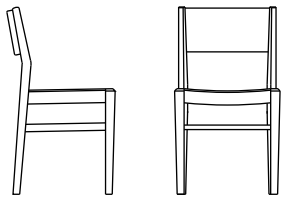

MS281

MS282US

All chairs feature solid oak and beech construction with mortised and tenon joinery. Seats upholstered over molded foam.

COMMON AREA CHAIRS

CHS11 Shaker School Chair
19.75"d x 18.5"w x 35"h
17.75" seat ht

CHS31 Wright Chair
20"d x 17.75"w x 32.5"h
19" seat ht

CHS31US Wright Chair
with Upholstered Seat
20"d x 17.75"w x 32.5"h
19.5" seat ht

CHS34 Wright Stool
20"d x 17.75"w x 37.75"h
24" seat ht

CHS34 Wright Stool
with Upholstered Seat
20"d x 17.75"w x 37.75"h
25.5" seat ht

MS281 Mission Chair
22.25"d x 19"w x 39"h
17.75" seat ht

MS281US Mission Chair,
with Upholstered Seat
22.25"d x 19"w x 39"h
18.5" seat ht

MS282 Mission Arm Chair
22.5"d x 24.5"w x 41.5"h
25" arm ht 17.75" seat ht