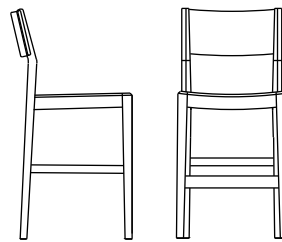

MS281

MS282US

All chairs feature solid oak and beech construction with mortised and tenon joinery. Seats upholstered over molded foam.

COMMON AREA CHAIRS

CHS11 Shaker School Chair
19.75"d x 18.5"w x 35"h
17.75" seat ht

CHS31 Wright Chair
20"d x 17.75"w x 32.5"h
19" seat ht

CHS31US Wright Chair
with Upholstered Seat
20"d x 17.75"w x 32.5"h
19.5" seat ht

CHS34 Wright Stool
20"d x 17.75"w x 37.75"h
24" seat ht

CHS34 Wright Stool
with Upholstered Seat
20"d x 17.75"w x 37.75"h
25.5" seat ht

MS281 Mission Chair
22.25"d x 19"w x 39"h
17.75" seat ht

MS281US Mission Chair,
with Upholstered Seat
22.25"d x 19"w x 39"h
18.5" seat ht

MS282 Mission Arm Chair
22.5"d x 24.5"w x 41.5"h
25" arm ht 17.75" seat ht