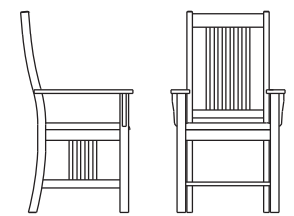

MS281

MS282US

All chairs feature solid oak and beech construction with mortised and tenon joinery. Seats upholstered over molded foam.

COMMON AREA CHAIRS

CHS11 Shaker School Chair
19.75"d x 18.5"w x 35"h
17.75" seat ht

CHS31 Wright Chair
20"d x 17.75"w x 32.5"h
19" seat ht

CHS31US Wright Chair
with Upholstered Seat
20"d x 17.75"w x 32.5"h
19.5" seat ht

CHS34 Wright Stool
20"d x 17.75"w x 37.75"h
24" seat ht

CHS34 Wright Stool
with Upholstered Seat
20"d x 17.75"w x 37.75"h
25.5" seat ht

MS281 Mission Chair
22.25"d x 19"w x 39"h
17.75" seat ht

MS281US Mission Chair,
with Upholstered Seat
22.25"d x 19"w x 39"h
18.5" seat ht

MS282 Mission Arm Chair
22.5"d x 24.5"w x 41.5"h
25" arm ht 17.75" seat ht

MS282US Mission Arm Chair
with Upholstered Seat
22.5"d x 24.5"w x 41.5"h
25" arm ht 17.75" seat ht

OPTIONS:

- Upholstered chairs: Moisture barrier; Cal 133 compliance

Coordinating Graduate, Mission and Shaker Casegoods, Mission Lounge Seating and Tables available